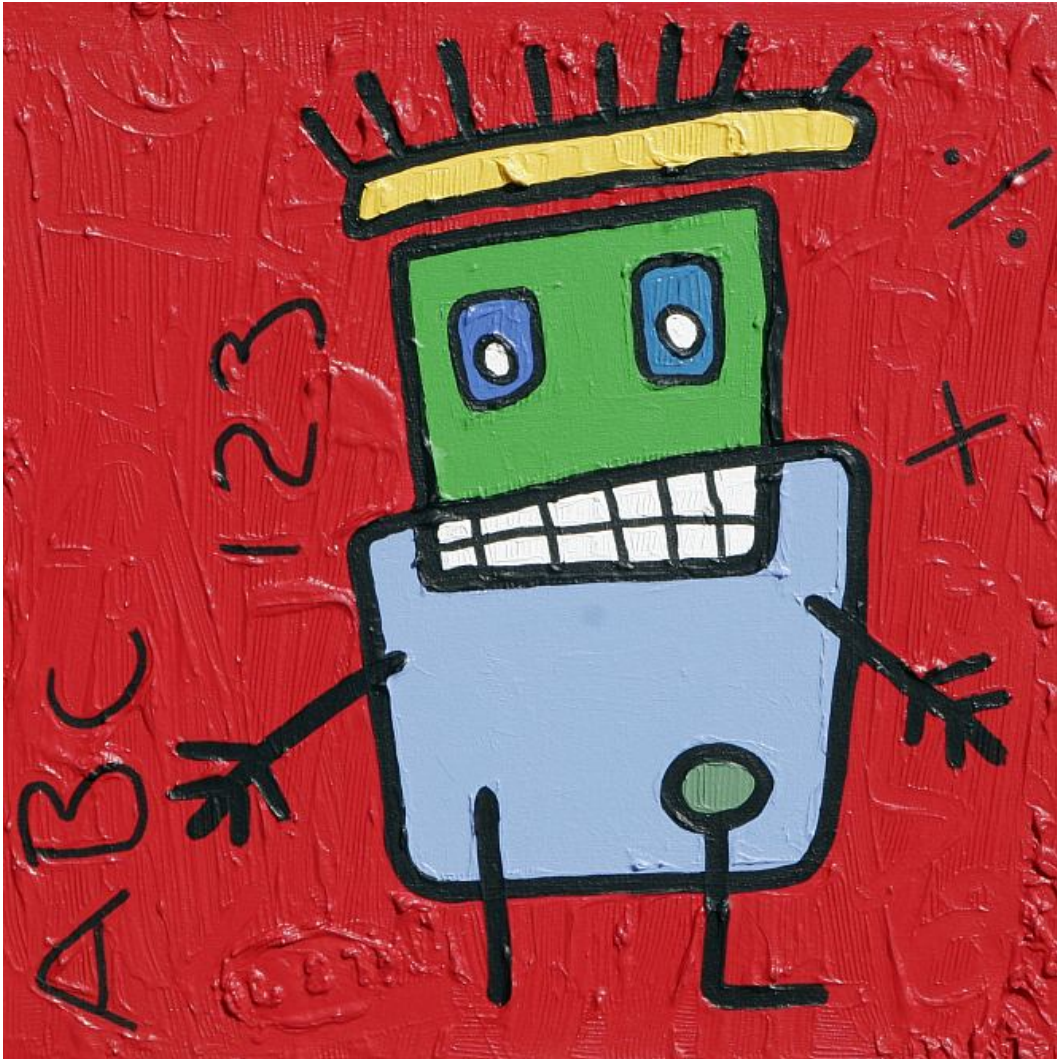

Sport Dag

100 x 100cm

2009

Impasto and acrylic on Canvas

R4500

Justin Stationway – *My Skool Exhibition* – Worldart January 11 to 16, 2010. 6pm

Die Skool Hoof

50 x 50cm