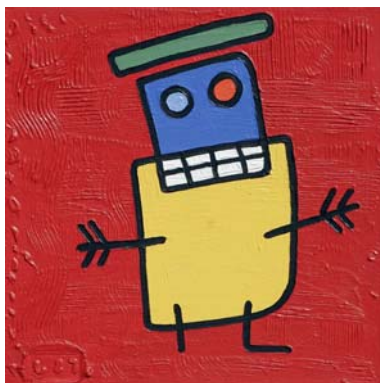

Atlantis is an industrial town on the outskirts of Cape Town and, according to Justin, not an ideal place to grow up in.

It is an environment where the realities of unemployment and related social problems are hard to escape from and it is in this context that going to school was a very particular experience for Justin. On the one hand it provided hope and dreams of a better future while on the other, it hosted the result of a very anti-social environment. It is in this context that in Justin's paintings one will find the roughness of a playground bully contrasting to the colourfulness of promised opportunity