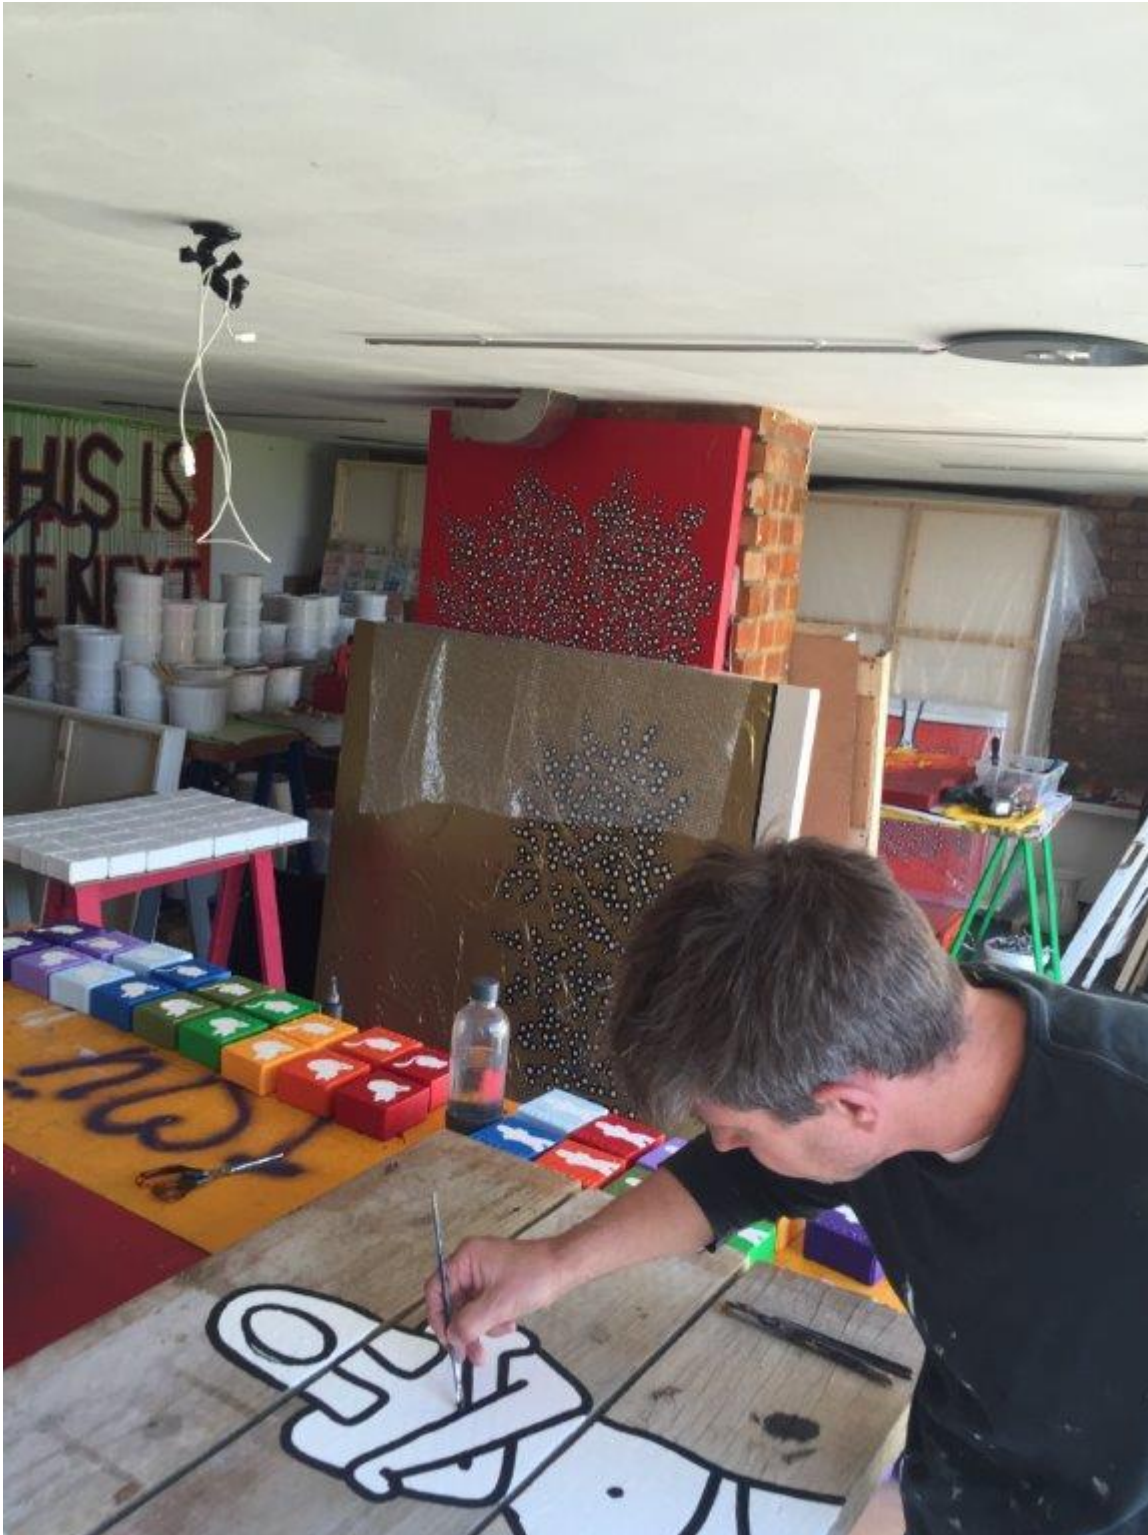

Construction Series

The construction series started when I demolished my house and built it up again in 2009.

I was fortunate enough to have Rodrigo Pombero, a friend and Portuguese artist who was helping me build my house. Rodrigo would go around the building site and make cool sculptures out of found objects. I decided to paint on one of the windows and a spade and the work were scooped up quickly.

I did a series on scaffolding planks and old demolished deck planks and sink-plaat roofing sheets.

The long wooden rusty nail piece you see here, hangs in my garden, and was the first piece I created.

The other two wooden scaffolding plank works are the last two from the building material I collected. If I do these in the future, I will have to source old building equipment. I recently discussed doing a Township Series, using scrap sheeting from a township-shack, with my good friend Sefiso Mkhabela. I'm excited to explore this.

Construction Series

Construction Time Again
340 x 78 x 22cm

Hot Girl on a tin Roof
245 x 86cm

I'm Here
66 x 48cm

Roll Call
103 x 73cm

General Studio Photos

richardscott[®].com

Richard Scott Construction Series